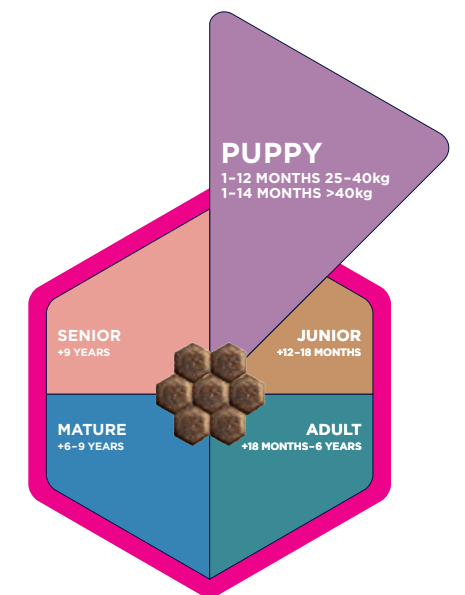

*Supplemented levels added at time of manufacture

LOGISTICAL INFORMATION

Size	EAN Code
2.5kg	8710255120676
12kg	8710255120645

FEEDING GUIDELINES

Weight	Amount Per Day				
	1-3 Months	3-4 Months	5-7 Months	8-12 Months	12-24 Months
2kg	160g	145g	-	-	-
4kg	250g	235g	-	-	-
6kg	330g	305g	-	-	-
8kg	400g	370g	220g	-	-
10kg	-	430g	255g	-	-
15kg	-	-	335g	265g	-
20kg	-	-	405g	325g	295g
30kg*	-	-	530g	435g	385g
40kg	-	-	640g	515g	465g
50kg	-	-	745g	595g	540g
60kg	-	-	845g	675g	610g
70kg	-	-	-	750g	680g
80kg	-	-	-	820g	740g

* For puppies with an adult weight < 25kg we recommend our food for growing puppies of small and medium breeds, rich in lamb and rice

Developing JUNIOR

EUKANUBA Developing Junior food has been carefully tailored to suit the developmental needs of large and giant breed young dogs.