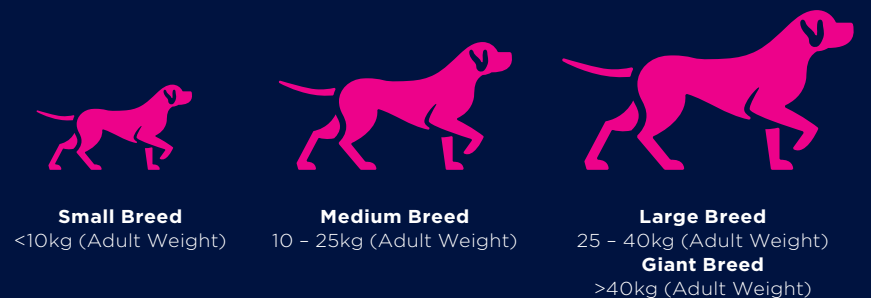

SKU	Puppy	Junior	Adult	Mature	Senior
Small <10kg	1 - 12 Months		1 - 8 Years	8 - 11 Years	+11 Years
Medium 10 - 25kg	1 - 12 Months		1 - 7 Years	7 - 10 Years	+10 Years
Large 25 - 40kg	1 - 12 Months	12 - 18 Months	18 Months - 6 Years	6 - 9 Years	+9 Years
Giant >40kg	1 - 14 Months	14 Months - 2 Years	2 - 5 Years	5 - 8 Years	+8 Years