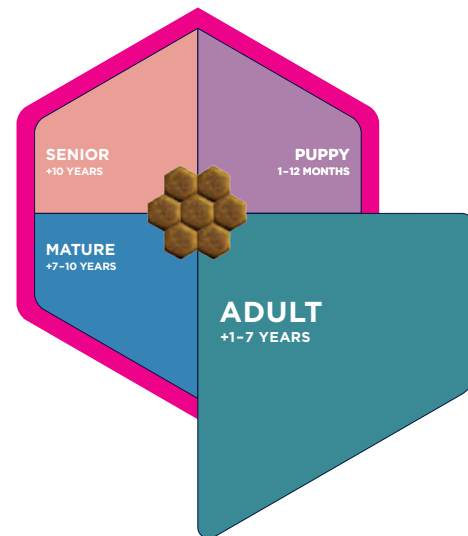

*Supplemented levels added at time of manufacture

LOGISTICAL INFORMATION

Size	EAN Code
2.5kg	8710255168852
12kg	8710255168883

FEEDING GUIDELINES

Weight	Amount Per Day	
Weight	1 - 8 Years	
2kg	45 - 50g	
4kg	70 - 75g	
6kg	90 - 100g	
8kg	110 - 120g	
10kg	130 - 140g	
15kg	165 - 185g	
20kg	205 - 225g	
25kg	230 - 255g	
30kg	265 - 295g	