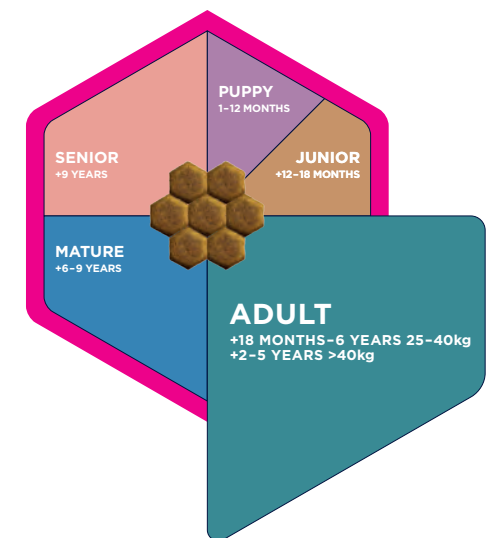

*Supplemented levels added at time of manufacture

LOGISTICAL INFORMATION

Size	EAN Code
2.5kg	8710255121093
12kg	8710255121062

FEEDING GUIDELINES

Weight	Amount Per Day	
Weight	Weight 25 - 40kg Age 18 months - 6 years	Weight >40kg Age 2 - 5 years
20kg	205 - 230g	
25kg	240 - 265g	
30kg	270 - 300g	
35kg	300 - 335g	
40kg	330 - 365g	
45kg	335 - 395g	
50kg	380 - 425g	
55kg	405 - 450g	
60kg	430 - 480g	
65kg	455 - 505g	
70kg	480 - 530g	
80kg	520 - 580g	
90kg	565 - 630g	