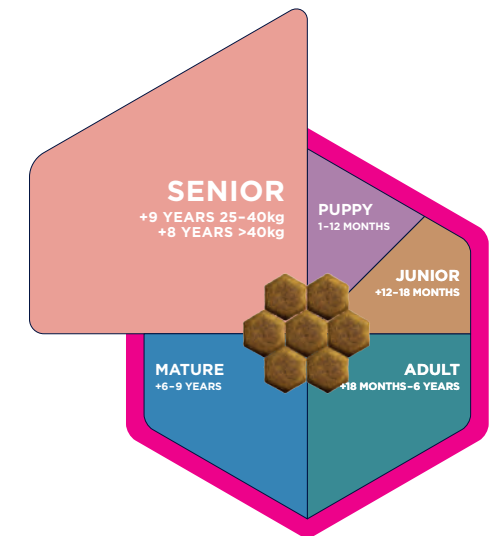

LOGISTICAL INFORMATION

Size	EAN Code
12kg	8710255146041