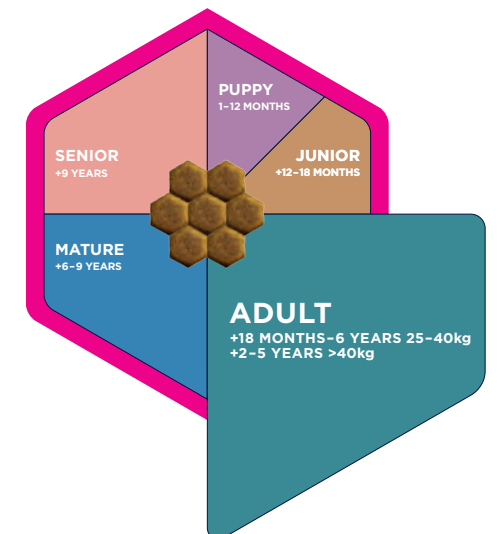

FEEDING GUIDELINES

Weight	Amount Per Day	
	Weight 25 - 40kg Age 18 Months - 6 Years	Weight >40kg Age 2 - 5 Years
20kg**	205 - 230g	
25kg	240 - 265g	
30kg	270 - 300g	
35kg	300 - 335g	
40kg	330 - 365g	
45kg	355 - 395g	
50kg	380 - 425g	
55kg	405 - 450g	
60kg	430 - 480g	
65kg	455 - 505g	
70kg	480 - 530g	
80kg	520 - 580g	
90kg	565 - 630g	
100kg	605 - 675g	

** For dogs <25 kg we recommend to feed Adult Small & Medium rich in Lamb & Rice