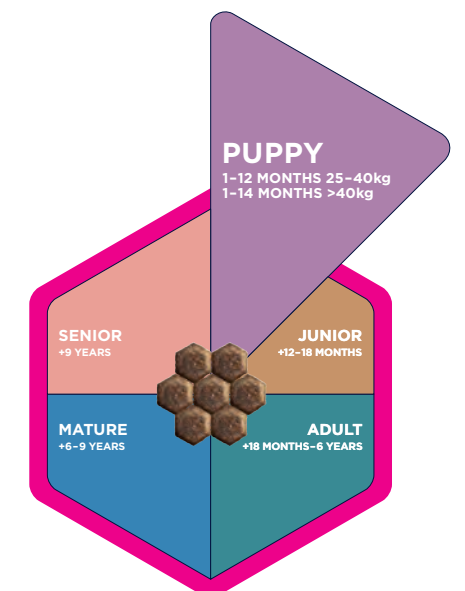

LOGISTICAL INFORMATION

Size	EAN Code
2kg	8710255146003
12kg	8710255122359