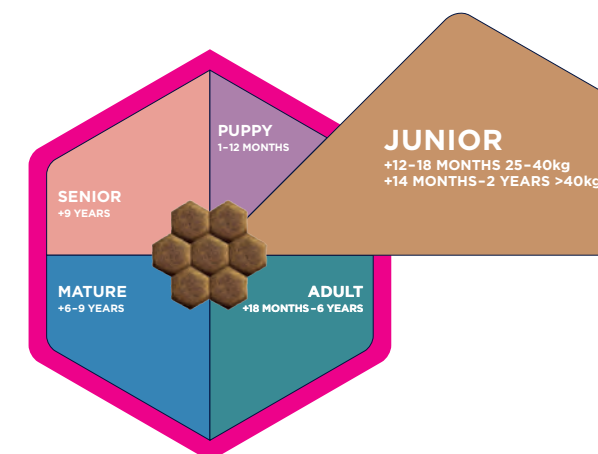

LOGISTICAL INFORMATION

Size	EAN Code
3kg	8710255146027
12kg	8710255146034