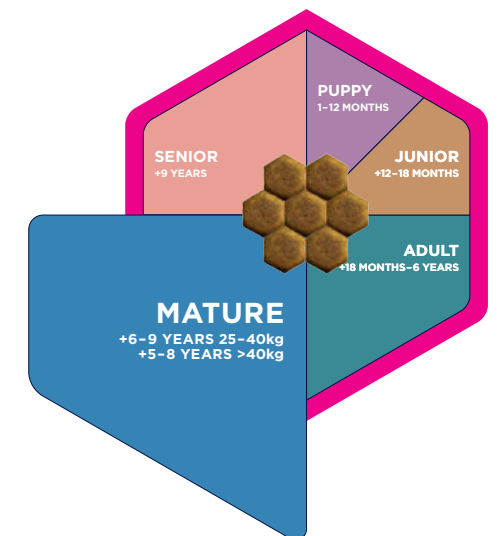

LOGISTICAL INFORMATION

Size	EAN Code
12kg	8710255120911