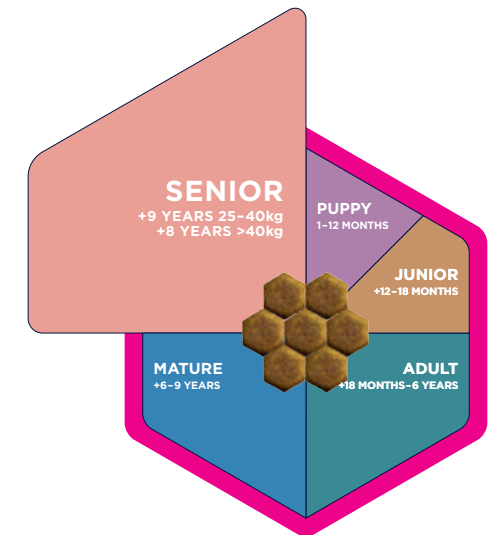

THE GRAIN FREE* WAY OF LIFE!

PUPPY

EUKANUBA supports your puppy's growth and development with a low allergen recipe. EUKANUBA Grain-Free Puppy gives your dog the best start in life with tailored nutrition to support optimal body condition.