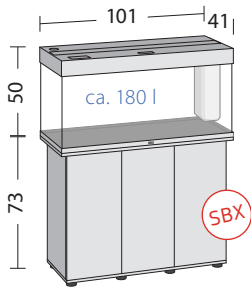

RIO 180 LED

+ INCL. Lighting: MultiLux LED 100 cm (2 x LED Tube 895 mm) | **Filter System:** Bioflow M | **Pump:** Eccoflow 600 | **Heater:** AquaHeat 200W

PRODUCT	DECOR	PROD.-CODE	PU	EAN-CODE
Rio 180 LED	black	04350	1	4 022573 043501
Rio 180 LED	white	04450	1	4 022573 044508
Rio 180 LED	dark wood	04750	1	4 022573 047509
Rio 180 LED	light wood	04850	1	4 022573 048506
Cabinet SBX Rio 180	black	50113	1	4 022573 501131
Cabinet SBX Rio 180	white	50114	1	4 022573 501148
Cabinet SBX Rio 180	dark wood	50117	1	4 022573 501179
Cabinet SBX Rio 180	light wood	50118	1	4 022573 501186

RIO 240 LED

+ INCL. Lighting: MultiLux LED 120 cm (2 x LED Tube 1047 mm) | **Filter System:** Bioflow M | **Pump:** Eccoflow 600 | **Heater:** AquaHeat 200W