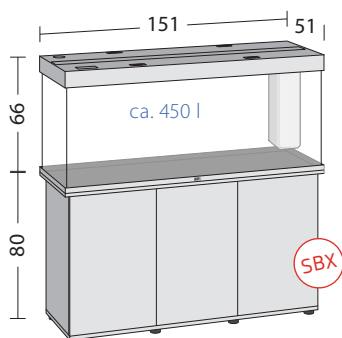

PRODUCT	DECOR	PROD.-CODE	PU	EAN-CODE
Rio 450 LED	black	05350	1	4 022573 053500
Rio 450 LED	white	05450	1	4 022573 054507
Rio 450 LED	dark wood	05750	1	4 022573 057508
Rio 450 LED	light wood	05850	1	4 022573 058505
Cabinet SBX Rio 400 / 450	black	50143	1	4 022573 501438
Cabinet SBX Rio 400 / 450	white	50144	1	4 022573 501445
Cabinet SBX Rio 400 / 450	dark wood	50147	1	4 022573 501476
Cabinet SBX Rio 400 / 450	light wood	50148	1	4 022573 501483