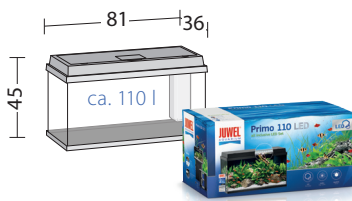

PRODUCT	DECOR	PROD.-CODE	PU	EAN-CODE	
Primo 110 LED	black	●	25380	1	4 022573 253801

NovoLux LED

Accent and additional lighting for aquarium