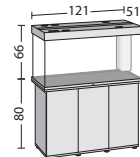

## RIO LED LINE

125 LED

ca. 125 l

180 LED

ca. 180 l

240 LED

ca. 240 l

350 LED