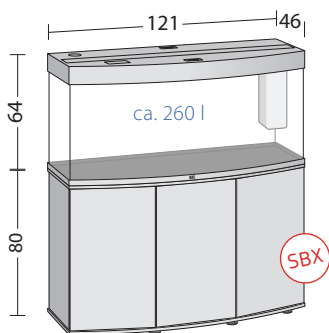

VISION 260 LED

+ INCL. Lighting: MultiLux LED 120 cm (2 x LED Tube 1047 mm) | **Filter System:** Bioflow L | **Pump:** Eccoflow 1000 | **Heater:** AquaHeat 300W

PRODUCT	DECOR	PROD.-CODE	PU	EAN-CODE
Vision 260 LED	black	06350	1	4 022573 063509
Vision 260 LED	white	06450	1	4 022573 064506
Vision 260 LED	dark wood	06750	1	4 022573 067507
Vision 260 LED	light wood	06850	1	4 022573 068504
Cabinet SBX Vision 260	black	50323	1	4 022573 503234
Cabinet SBX Vision 260	white	50324	1	4 022573 503241
Cabinet SBX Vision 260	dark wood	50327	1	4 022573 503272
Cabinet SBX Vision 260	light wood	50328	1	4 022573 503289

VISION 450 LED

+ INCL. Lighting: MultiLux LED 150 cm (4 x LED Tube 1200 mm) | **Filter System:** Bioflow XL | **Pump:** Eccoflow 1000 | **Heater:** AquaHeat 300W