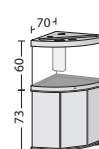

VISION LED LINE

TRIGON LED LINE

ca. 190 l