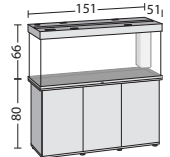

RIO LED LINE

ca. 450 l

ALL INCLUSIVE!

Energy-saving lighting thanks to JUWEL LED technology

High volume internal bio-filter

Adjustable heater invisibly integrated in the filter housing

Also suitable for use as marine aquarium

RIO LED LINE

VISION LED LINE

TRIGON LED LINE

LIDO LED LINE