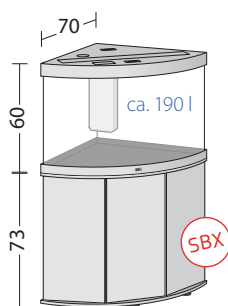

PRODUCT	DECOR	PROD.-CODE	PU	EAN-CODE	
Trigon 190 LED	black	●	16350	1	4 022573 163506
Trigon 190 LED	white	○	16450	1	4 022573 164503
Trigon 190 LED	dark wood	●	16750	1	4 022573 167504
Trigon 190 LED	light wood	●	16850	1	4 022573 168501
Cabinet SBX Trigon 190	black	●	50413	1	4 022573 504132
Cabinet SBX Trigon 190	white	○	50414	1	4 022573 504149
Cabinet SBX Trigon 190	dark wood	●	50417	1	4 022573 504170
Cabinet SBX Trigon 190	light wood	●	50418	1	4 022573 504187