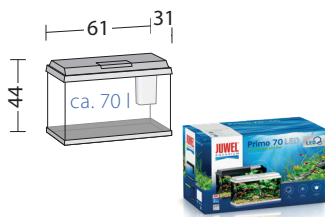

PRODUCT	DECOR	PROD.-CODE	PU	EAN-CODE	
Primo 70 LED	black	●	25370	1	4 022573 253702
Primo 70 LED	white	○	25470	1	4 022573 254709

PRIMO 110 LED

+ INCL. NovoLux LED 80 | Filter System: Bioflow Super | Pump: Ecoflow 500 | Heater: AquaHeat 100W