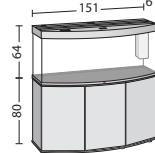

LIDO LED LINE

ca. 450 l

VISION LED LINE

TRIGON LED LINE

PRIMO LED LINE*

* Please note, MultiLux LED lighting is NOT used in these aquariums.