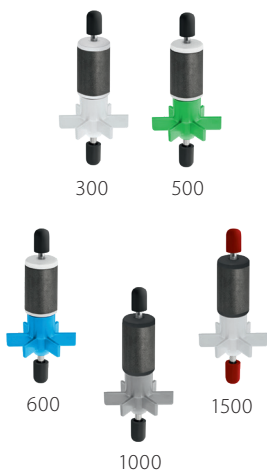

# Eccoflow Pumps

300 | 500 | 600 |  
1000 | 1500

PRODUCT	FITS	PROD.-CODE	PU	EAN-CODE
Pump Eccoflow 300	Rekord 600, 700, Primo 60, 70	85751	1	4 022573 857511
Pump Eccoflow 500	Rio 125, Lido 120, Rekord 70, 96, 120, 800 Primo 110	85752	1	4 022573 857528
Pump Eccoflow 600	Rio 180, 240, Lido 200, Vision 180, Trigon 190	85754	1	4 022573 857542
Pump Eccoflow 1000	Rio 300 / 350, 400 / 450, Trigon 350, Vision 260, 450	85756	1	4 022573 857566
Pump Eccoflow 1500	Aquariums up to 500 Litres	85758	1	4 022573 857580
Pump Eccoflow SeaSkim	SeaSkim	85759	1	4 022573 857597

# Eccoflow Impeller

**+ INCL. With Stainless Steel**

PRODUCT	FITS	PROD.-CODE	PU	EAN-CODE
Eccoflow Impeller-Set 300	Pump Eccoflow 300	85092	1	4 022573 850925
Eccoflow Impeller-Set 500	Pump Eccoflow 500	85091	1	4 022573 850918
Eccoflow Impeller-Set 600	Pump Eccoflow 600	85093	1	4 022573 850932
Eccoflow Impeller-Set 1000	Pump Eccoflow 1000	85095	1	4 022573 850956
Eccoflow Impeller-Set 1500	Pump Eccoflow 1500	85097	1	4 022573 850970
Eccoflow Impeller-Set SeaSkim	Pump Eccoflow SeaSkim	85098	1	4 022573 850987