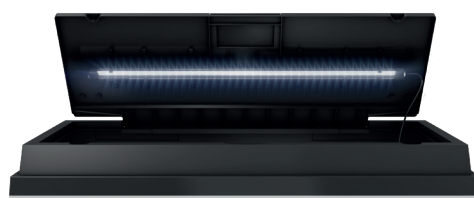

PrimoLux

Aquarium Cover incl. lighting medium

PRODUCT	COLOUR		PROD.-CODE	PU	EAN-CODE	EAN-CODE
PrimoLux 60	black	●	36360	1	4 022573 363609	
PrimoLux 60	white	○	36460	1	4 022573 364606	
PrimoLux 80	black	●	36380	1	4 022573 363807	
PrimoLux 100	black	●	34123	1	4 022573 341232	

PrimoLux 80