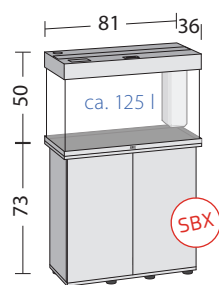

RIO 125 LED

+ INCL. Lighting: MultiLux LED 80 cm (2 x LED Tube 590 mm) | **Filter System:** Bioflow M | **Pump:** Eccoflow 500 | **Heater:** AquaHeat 100W

SBX Rio 125

PRODUCT	DECOR	PROD.-CODE	PU	EAN-CODE
Rio 125 LED	black	01350	1	4 022573 013504
Rio 125 LED	white	01450	1	4 022573 014501
Rio 125 LED	dark wood	01750	1	4 022573 017502
Rio 125 LED	light wood	01850	1	4 022573 018509
Cabinet SBX Rio 125	black	50103	1	4 022573 501032
Cabinet SBX Rio 125	white	50104	1	4 022573 501049
Cabinet SBX Rio 125	dark wood	50107	1	4 022573 501070
Cabinet SBX Rio 125	light wood	50108	1	4 022573 501087
Shelf 835 SB	black	58300	1	4 022573 583007