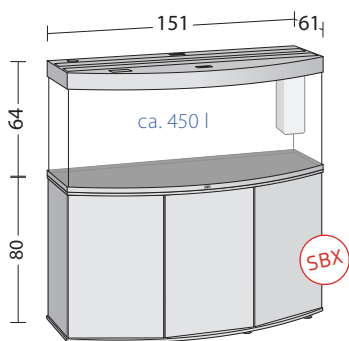

PRODUCT	DECOR	PROD.-CODE	PU	EAN-CODE
Vision 450 LED	black	10350	1	4 022573 103502
Vision 450 LED	white	10450	1	4 022573 104509
Vision 450 LED	dark wood	10750	1	4 022573 107500
Vision 450 LED	light wood	10850	1	4 022573 108507
Cabinet SBX Vision 450	black	50343	1	4 022573 503432
Cabinet SBX Vision 450	white	50344	1	4 022573 503449
Cabinet SBX Vision 450	dark wood	50347	1	4 022573 503470
Cabinet SBX Vision 450	light wood	50348	1	4 022573 503487