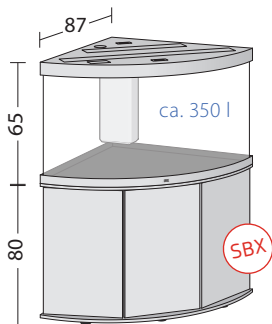

TRIGON 350 LED

+ INCL. Lighting: MultiLux LED 55 cm & 100 cm (2 x LED Tube 438 mm) & (2 x LED Tube 895 mm)

Filter System: Bioflow XL | **Pump:** Eccoflow 1000 | **Heater:** AquaHeat 300W

PRODUCT	DECOR	PROD.-CODE	PU	EAN-CODE
Trigon 350 LED	black	15350	1	4 022573 153507
Trigon 350 LED	white	15450	1	4 022573 154504
Trigon 350 LED	dark wood	15750	1	4 022573 157505
Trigon 350 LED	light wood	15850	1	4 022573 158502
Cabinet SBX Trigon 350	black	50433	1	4 022573 504330
Cabinet SBX Trigon 350	white	50434	1	4 022573 504347
Cabinet SBX Trigon 350	dark wood	50437	1	4 022573 504378
Cabinet SBX Trigon 350	light wood	50438	1	4 022573 504385