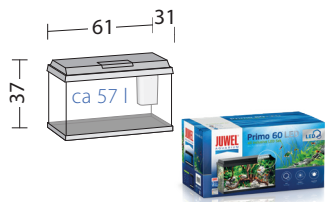

PRIMO 60 LED

+ INCL. NovoLux LED 60 | Filter System: Bioflow ONE | Pump: Ecoflow 300 | Heater: AquaHeat 50W

PRODUCT	DECOR	PROD.-CODE	PU	EAN-CODE	
Primo 60 LED	black	●	25360	1	4 022573 253603

PRIMO 70 LED

+ INCL. NovoLux LED 60 | Filter System: Bioflow ONE | Pump: Ecoflow 300 | Heater: AquaHeat 50W