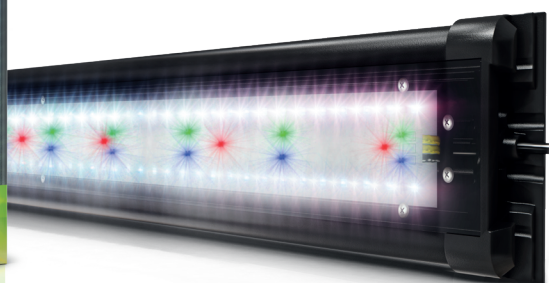

PRODUCT	FITS	PROD.-CODE	PU	EAN-CODE
HeliaLux Spectrum 550 - 27 Watt	Trigon 350	48905	1	4 022573 489057
HeliaLux Spectrum 600 - 29 Watt	Lido 120	48906	1	4 022573 489064
HeliaLux Spectrum 700 - 32 Watt	Trigon 190, Lido 200	48907	1	4 022573 489071
HeliaLux Spectrum 800 - 32 Watt	Rio 125	48908	1	4 022573 489088
HeliaLux Spectrum 920 - 40 Watt	Vision 180	48909	1	4 022573 489095
HeliaLux Spectrum 1000 - 48 Watt	Rio 180, Trigon 350	48910	1	4 022573 489101
HeliaLux Spectrum 1200 - 60 Watt	Rio 240, Rio 300 / 350, Vision 260	48912	1	4 022573 489125
HeliaLux Spectrum 1500 - 60 Watt	Rio 400 / 450, Vision 450	48915	1	4 022573 489156