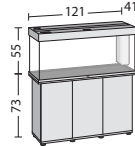

## RIO LED LINE

125 LED

ca. 125 l

180 LED

ca. 180 l

240 LED

ca. 240 l

350 LED