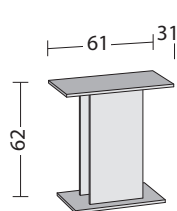

CABINET PRIMO

60/50 SB