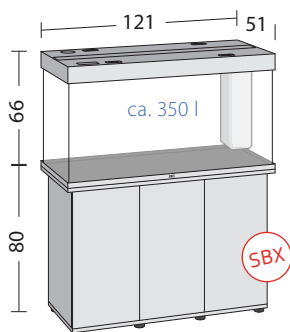

RIO 350 LED

INCL. Lighting: MultiLux LED 120 cm (2 x LED Tube 1047 mm) | **Filter System:** Bioflow L | **Pump:** Eccoflow 1000 | **Heater:** AquaHeat 300W

PRODUCT	DECOR	PROD.-CODE	PU	EAN-CODE
Rio 350 LED	black	07350	1	4 022573 073508
Rio 350 LED	white	07450	1	4 022573 074505
Rio 350 LED	dark wood	07750	1	4 022573 077506
Rio 350 LED	light wood	07850	1	4 022573 078503
Cabinet SBX Rio 300 / 350	black	50133	1	4 022573 501339
Cabinet SBX Rio 300 / 350	white	50134	1	4 022573 501346
Cabinet SBX Rio 300 / 350	dark wood	50137	1	4 022573 501377
Cabinet SBX Rio 300 / 350	light wood	50138	1	4 022573 501384

RIO 450 LED

INCL. Lighting: MultiLux LED 150 cm (2 x LED Tube 1200 mm) | **Filter System:** Bioflow XL | **Pump:** Eccoflow 1000 | **Heater:** AquaHeat 300W