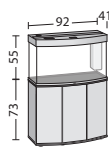

## LIDO LED LINE

120 LED

ca. 120 l

200 LED

ca. 200 l

180 LED

ca. 180 l

260 LED