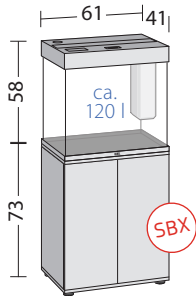

LIDO 120 LED

+ INCL. Lighting: MultiLux LED 60 cm (2 x LED Tube 438 mm) | **Filter System:** Bioflow M | **Pump:** Eccoflow 500 |

Heater: AquaHeat 100W

PRODUCT	DECOR	PROD.-CODE	PU	EAN-CODE
Lido 120 LED	black	11350	1	4 022573 113501
Lido 120 LED	white	11450	1	4 022573 114508
Lido 120 LED	dark wood	11750	1	4 022573 117509
Lido 120 LED	light wood	11850	1	4 022573 118506
Cabinet SBX Lido 120	black	50213	1	4 022573 502138
Cabinet SBX Lido 120	white	50214	1	4 022573 502145
Cabinet SBX Lido 120	dark wood	50217	1	4 022573 502176
Cabinet SBX Lido 120	light wood	50218	1	4 022573 502183

LIDO 200 LED

+ INCL. Lighting: MultiLux LED 70 cm (2 x LED Tube 590 mm) | **Filter System:** Bioflow M | **Pump:** Eccoflow 600 |

Heater: AquaHeat 200W