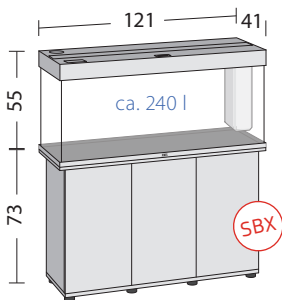

PRODUCT	DECOR	PROD.-CODE	PU	EAN-CODE
Rio 240 LED	black	03350	1	4 022573 033502
Rio 240 LED	white	03450	1	4 022573 034509
Rio 240 LED	dark wood	03750	1	4 022573 037500
Rio 240 LED	light wood	03850	1	4 022573 038507
Cabinet SBX Rio 240	black	50123	1	4 022573 501230
Cabinet SBX Rio 240	white	50124	1	4 022573 501247
Cabinet SBX Rio 240	dark wood	50127	1	4 022573 501278
Cabinet SBX Rio 240	light wood	50128	1	4 022573 501285