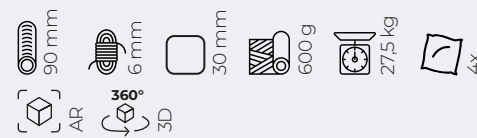

VILLA 150

60 x 40 x 150 CM
431454 - CREAM
431455 - GREY
431456 - CAPPUCCINO