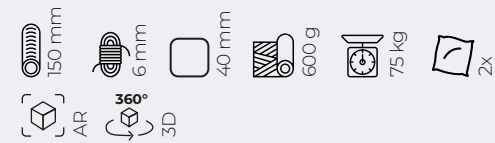

Sisal thickness:  
6 mm

Fabric:  
Plush 600 g

Weight:  
27 - 100 kg

Available in:  
Height 131 - 208 cm  
Width 45 - 187 cm

Baseboard thickness:  
40 mm

Post diameter:  
120 - 200 mm

### LOOKOUT 198

100 x 60 x 198 CM

431396 - OFF WHITE

431397 - PEPPER