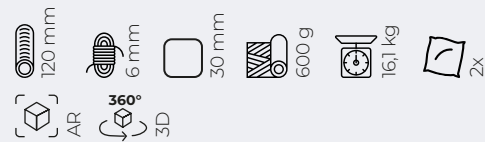

VILLA 64

60 x 40 x 64 CM

431448 - CREAM

431449 - GREY

431450 - CAPPUCCINO