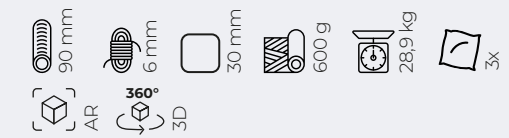

MANSION 100

82 x 65 x 100 CM

431412 - CREAM

431413 - GREY

431414 - CAPPUCCINO