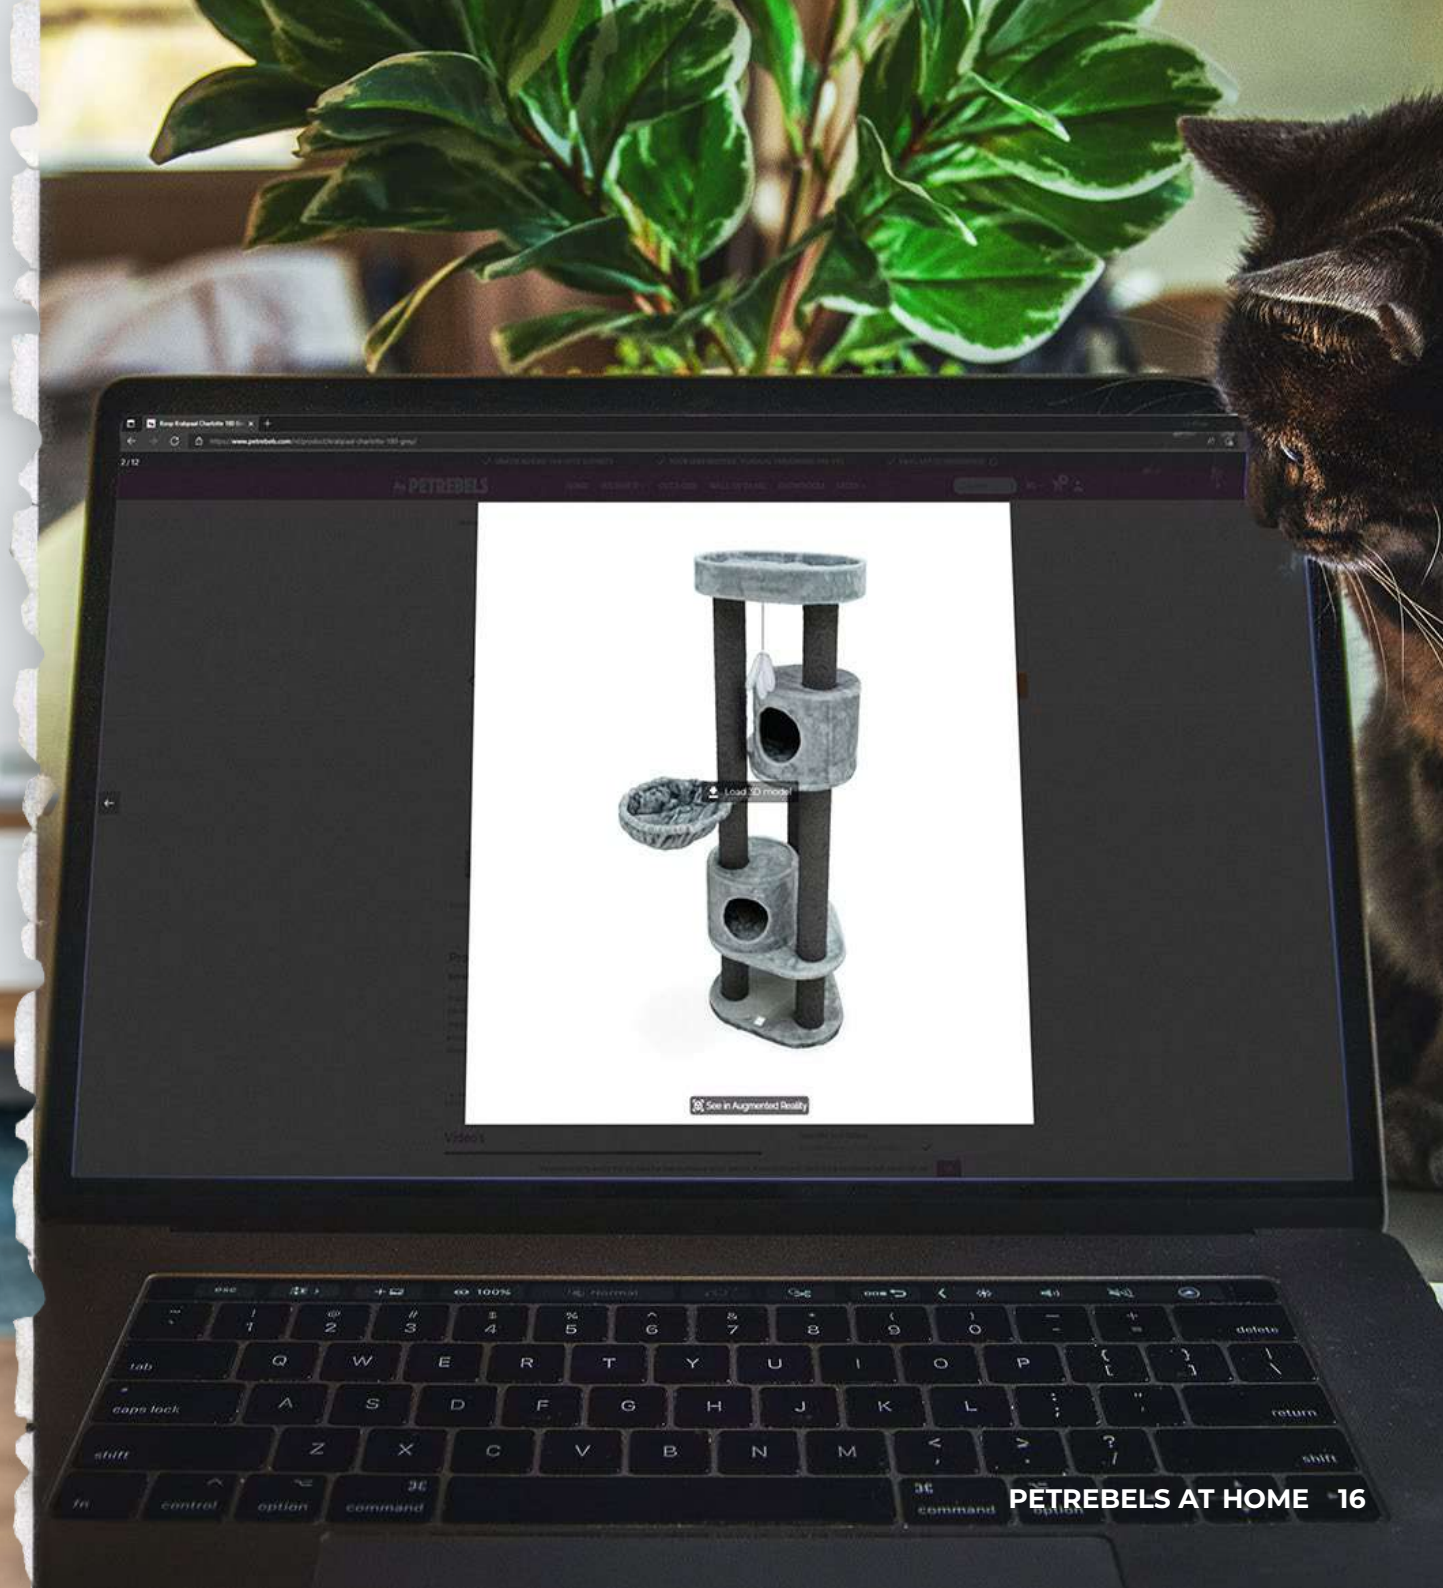

PETREBELS.COM [📦] AT HOME!

PLACE ANY CAT TREE IN YOUR HOME

A new scratching post...will it fit? What colour would be nice? Will my cat like it? These are common questions we face every day.

Choosing a cat tree is a difficult job. That is why we thought of something new: Petrebels 3D. With this you can place all of our cat trees virtually in your home.

How does it work? On your phone, go to any of our products and click on the button 'View product in 3D'. Then, click the button 'See in Augmented Reality'