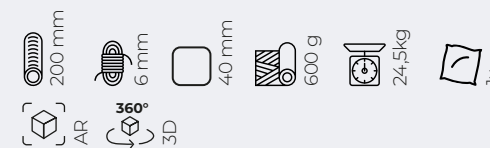

MAINE COON 117

60 x 60 x 117 CM
431462 - OFF WHITE
431332 - PEPPER