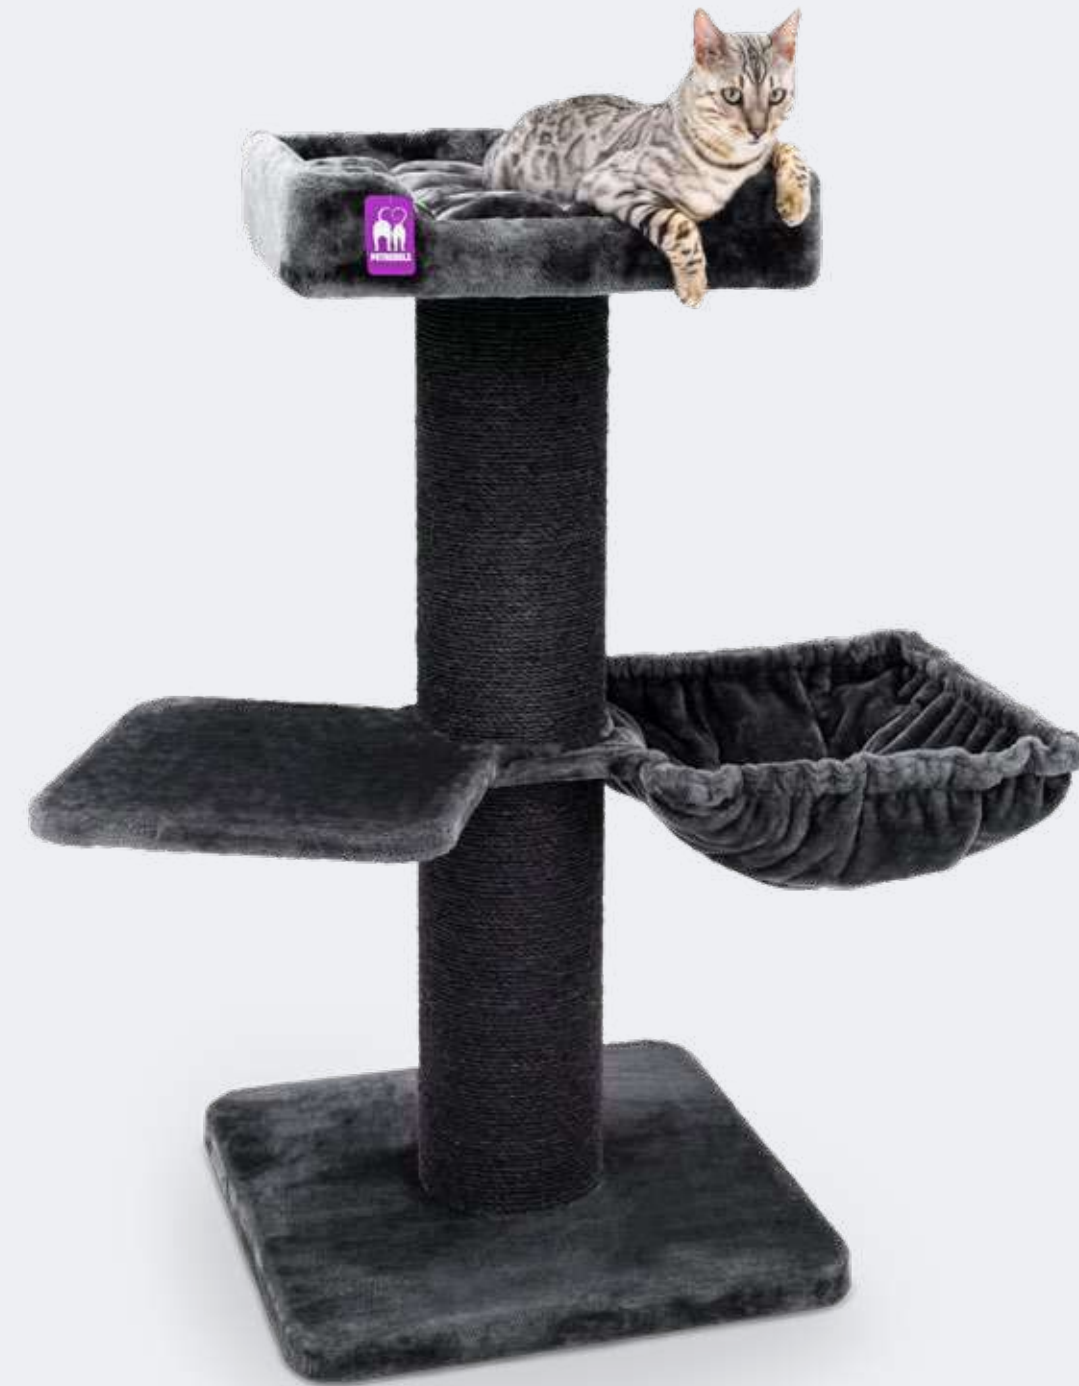

MAINE COON 117

60 x 60 x 117 CM
431462 - OFF WHITE
431332 - PEPPER