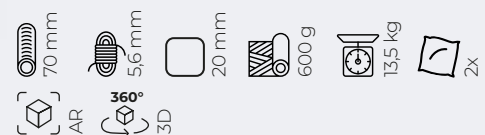

TAMPA 70

45 x 45 x 70 CM
431205 - CREAM