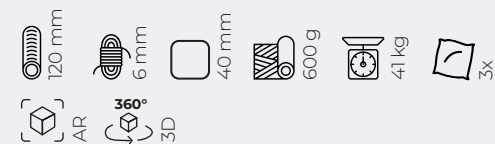

SCENIC VIEW 175

85 x 50 x 175 CM
431148 - GREY
431149 - CAPPUCCINO