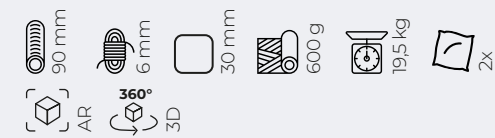

VILLA 100

60 x 40 x 100 CM
431451 - CREAM
431452 - GREY
431453 - CAPPUCCINO