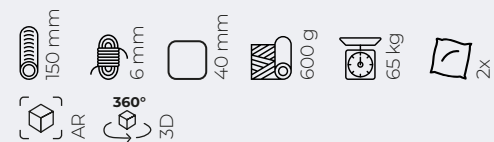

SKYBOX 187

100 x 60 x 187 CM
431465 - OFF WHITE
431466 - PEPPER